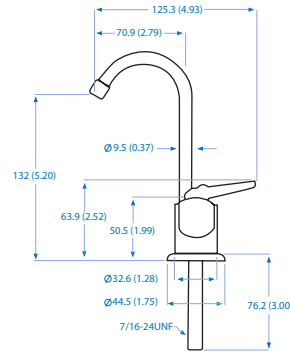

5

decorator
style faucet
options

Aqua-Pure Water Filter Faucet Range Specification

13-FSB-B

13-DF801-6-P

13-FLR-TAP

13-FLR-BSH

13-DF501-3-P

WATER PURIFIERS

Aqua-Pure Water Filter Faucet Range

13-FSB-B

Long Reach Touch Flow

Description:

Chrome lever action faucet- Single bend variable flow control and lock on position

13-DF501-3-P

Designer Square Tube

Description:

Chrome turn action faucet- double bend designer, variable flow control and full lock position

13-FLR-BSH

Designer Long Reach

Description:

Chrome turn action faucet- double bend designer, variable flow control and full lock position

13-FLR-TAP

Long Reach Special Tap

Description:

Chrome turn action faucet- Double bend variable flow control and pull on (lock) position

13-DF801-6-P

Contemporary Goose Neck

Description:

Chrome turn action faucet- contemporary single bend, variable flow control and full lock position