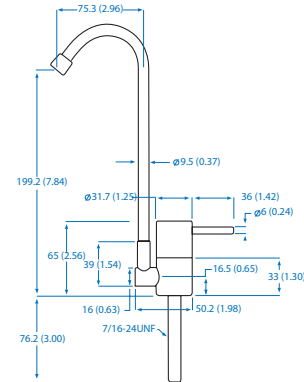

5

decorator
style faucet
options

Aqua-Pure Water Filter Faucet Range Specification

13-FSB-B

13-DF801-6-P

13-FLR-TAP

13-FLR-BSH

13-DF501-3-P

Description:

Chrome turn action faucet- double bend designer, variable flow control and full lock position

13-FLR-BSH

Designer Long Reach

Description:

Chrome turn action faucet- double bend designer, variable flow control and full lock position

13-FLR-TAP

Long Reach Special Tap

Description:

Chrome turn action faucet- Double bend variable flow control and pull on (lock) position

13-DF801-6-P

Contemporary Goose Neck

Description:

Chrome turn action faucet- contemporary single bend, variable flow control and full lock position