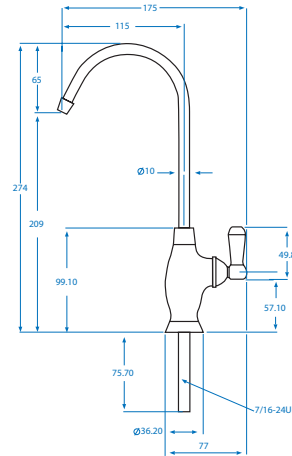

5

decorator
style faucet
options

Aqua-Pure Water Filter Faucet Range Specification

13-FSB-B

13-DF801-6-P

13-FLR-TAP

13-FLR-BSH

13-DF501-3-P

WATER PURIFIERS

Aqua-Pure Water Filter Faucet Range

13-FSB-B

Long Reach Touch Flow

Description:

Chrome lever action faucet- Single bend variable flow control and lock on position

13-DF501-3-P

Designer Square Tube

Description:

Chrome turn action faucet- double bend designer, variable flow control and full lock position

13-FLR-BSH

Designer Long Reach

Description:

Chrome turn action faucet- double bend designer, variable flow control and full lock position

13-FLR-TAP

Long Reach Special Tap

Description:

Chrome turn action faucet- Double bend variable flow control and pull on (lock) position

13-DF801-6-P

Contemporary Goose Neck

Description:

Chrome turn action faucet- contemporary single bend, variable flow control and full lock position