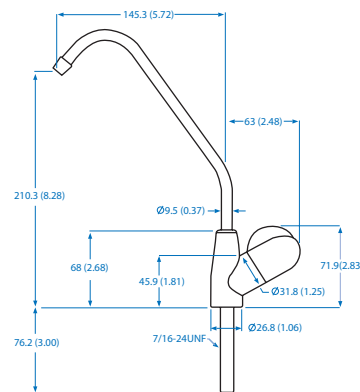

5

decorator
style faucet
options

Aqua-Pure Water Filter Faucet Range Specification

13-FSB-B

13-DF801-6-P

13-FLR-TAP

13-FLR-BSH

13-DF501-3-P

WATER PURIFIERS

Aqua-Pure Water Filter Faucet Range

13-FSB-B

Long Reach Touch Flow

Description:

Chrome lever action faucet- Single bend variable flow control and lock on position

13-DF501-3-P

Designer Square Tube

Description:

Chrome turn action faucet- double bend designer, variable flow control and full lock position

13-FLR-BSH

Designer Long Reach

Description:

Chrome turn action faucet- double bend designer, variable flow control and full lock position

13-FLR-TAP

Long Reach Special Tap

Description:

Chrome turn action faucet- Double bend variable flow control and pull on (lock) position

13-DF801-6-P

Contemporary Goose Neck

Description:

Chrome turn action faucet- contemporary single bend, variable flow control and full lock position