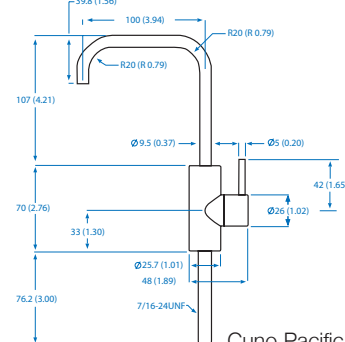

5

decorator
style faucet
options

Aqua-Pure Water Filter Faucet Range Specification

13-FSB-B

13-DF801-6-P

13-FLR-TAP

13-FLR-BSH

13-DF501-3-P

Description:

Chrome turn action faucet- double bend designer, variable flow control and full lock position

13-FLR-BSH

Designer Long Reach

Description:

Chrome turn action faucet- double bend designer, variable flow control and full lock position

13-FLR-TAP

Long Reach Special Tap

Description:

Chrome turn action faucet- Double bend variable flow control and pull on (lock) position

13-DF801-6-P

Contemporary Goose Neck

Description:

Chrome turn action faucet- contemporary single bend, variable flow control and full lock position